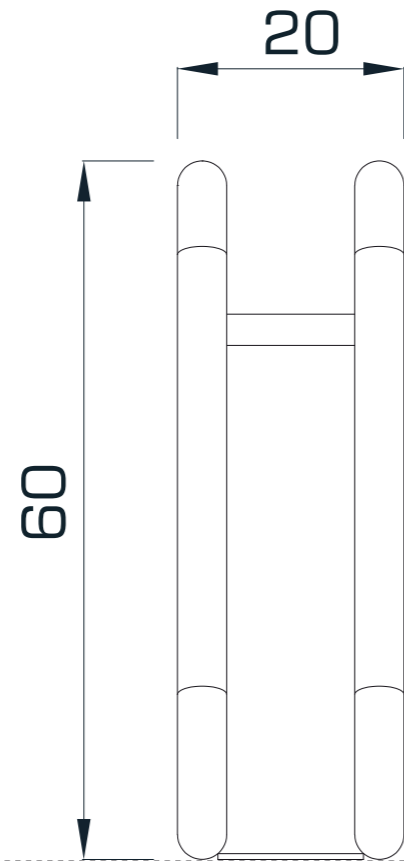

For this series, a form has been created with strips of wood that creates use areas on the pipes that determine the product line, and the sense created with wood that continues throughout this form has been made to stand out with Zebra name. In the Zebra series, the form of the series has been designed aiming at an ergonomic use while the woods that create use areas are being shaped in accordance with the form. While designing the series, market requirement and different usage scenarios have been considered along with the wood used and angles determined, also the products have come to life with the continuous curved construction.

ÜST GÖRÜNÜŞ / **TOP VIEW**

ÖN GÖRÜNÜŞ / **FRONT VIEW**

Gösterilen ölçüler cm cinsindedir / **Dimensions shown are in cm**

YAN GÖRÜNÜŞ / **SIDE VIEW**