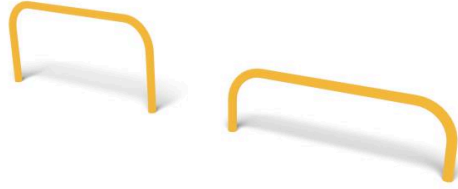

Recycled: Made from materials that have been processed and reused instead of discarded.

Recyclable: Can be collected, processed, and turned into new products instead of becoming waste.

Renewable: Comes from natural sources that can replenish over time such as sustainably harvested wood.

Transparency is key for HAGS. Our materials come from various suppliers, therefore the Recycled, Recyclable, and Renewable percentages are shown as the maximum possible values used in the materials. As we source more sustainable materials, these numbers will change.

Material	kg	%	Recycled	Recyclable	Renewable
Powder coating polyester	0.25	1.09	0%	0%	0%
Powder Coating primer	0.25	1.09			
Untreated Steel	22.5	97.83	69%	100%	0%
	23 kg	100%