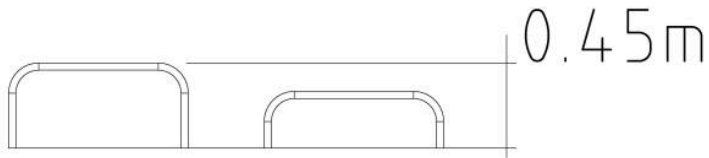

Push Up

Specifications

Age Range:	14+
Length (mm):	2300 mm
Width (mm):	40 mm
Height (mm):	450 mm
Net Weight:	23 kg
Safety Area Width (mm):	4400 mm
Safety Area Length (mm):	5300 mm
Safety Area :	22 m²
Fall Height (mm):	450 mm
Assembly Time:	3 Hours

Anchoring

Cast In Place