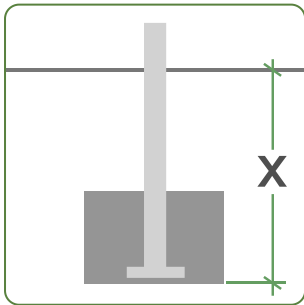

Specifications

Age Range:	14+
Length (mm):	2300 mm
Width (mm):	40 mm
Height (mm):	450 mm
Net Weight:	23 kg
Safety Area Width (mm):	4400 mm
Safety Area Length (mm):	5300 mm
Safety Area :	22 m²
Fall Height (mm):	450 mm
Assembly Time:	3 Hours

Anchoring

Cast In Place