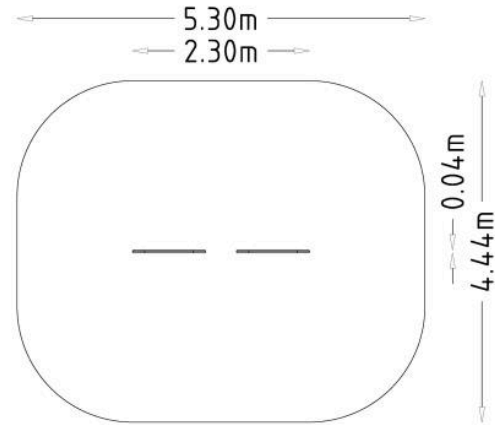

Push Up

Specifications

Age Range:	14+
Length (mm):	2300 mm
Width (mm):	40 mm
Height (mm):	450 mm
Net Weight:	23 kg
Safety Area Width (mm):	4400 mm
Safety Area Length (mm):	5300 mm
Safety Area :	22 m²
Fall Height (mm):	450 mm
Assembly Time:	3 Hours

Anchoring

Cast In Place